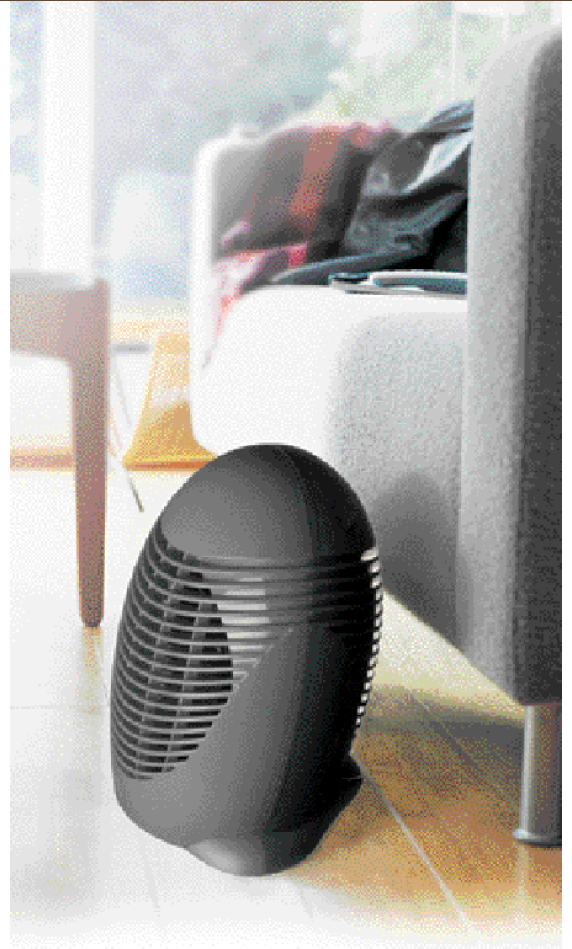

Technical data	HS851	HS852	HS853
Dimensions (H-L-D) in cm	25,5-18-23	25,5-18-23	25,5-18-23
Rating	230V/cold air 1000W quite mode 1200W-2000W	230V/2000W	230V/cold air 1000W quite mode 1200W-2000W
Electrical protection	IP21, □	IP21, □	IP21, □
Thermostat	-	•	•

HS853

Colors

Product Description

- New upright portable fan heater made of plastic
- Double electrical insulation against electrical shocks
- Handgrip and cord storage compartment available
- 5 position switch: OFF-COLD AIR / WARM AIR 1200W / HOT AIR 2000W / QUITE MODE FUNCTION, with reduced motor speed
- Available in 3 product version: HS851 just with switch, HS852 just with ambient thermostat, HS853 with ambient thermostat and switch
- Double safety protection against overheating (cut out + PTC self hold protector)
- Drip water proved IP 21
- External surface mirror textured
- Models HS851 and HS852 available only in dark charcoal grey and light blue color

Plus

Cord storage available:
Cord storage compartment available.

Handgrip for easy carriage:
Handgrip compartment available.

Quite mode:
Extremely silent operation.

IP 21:
Drip water proved IP 21.